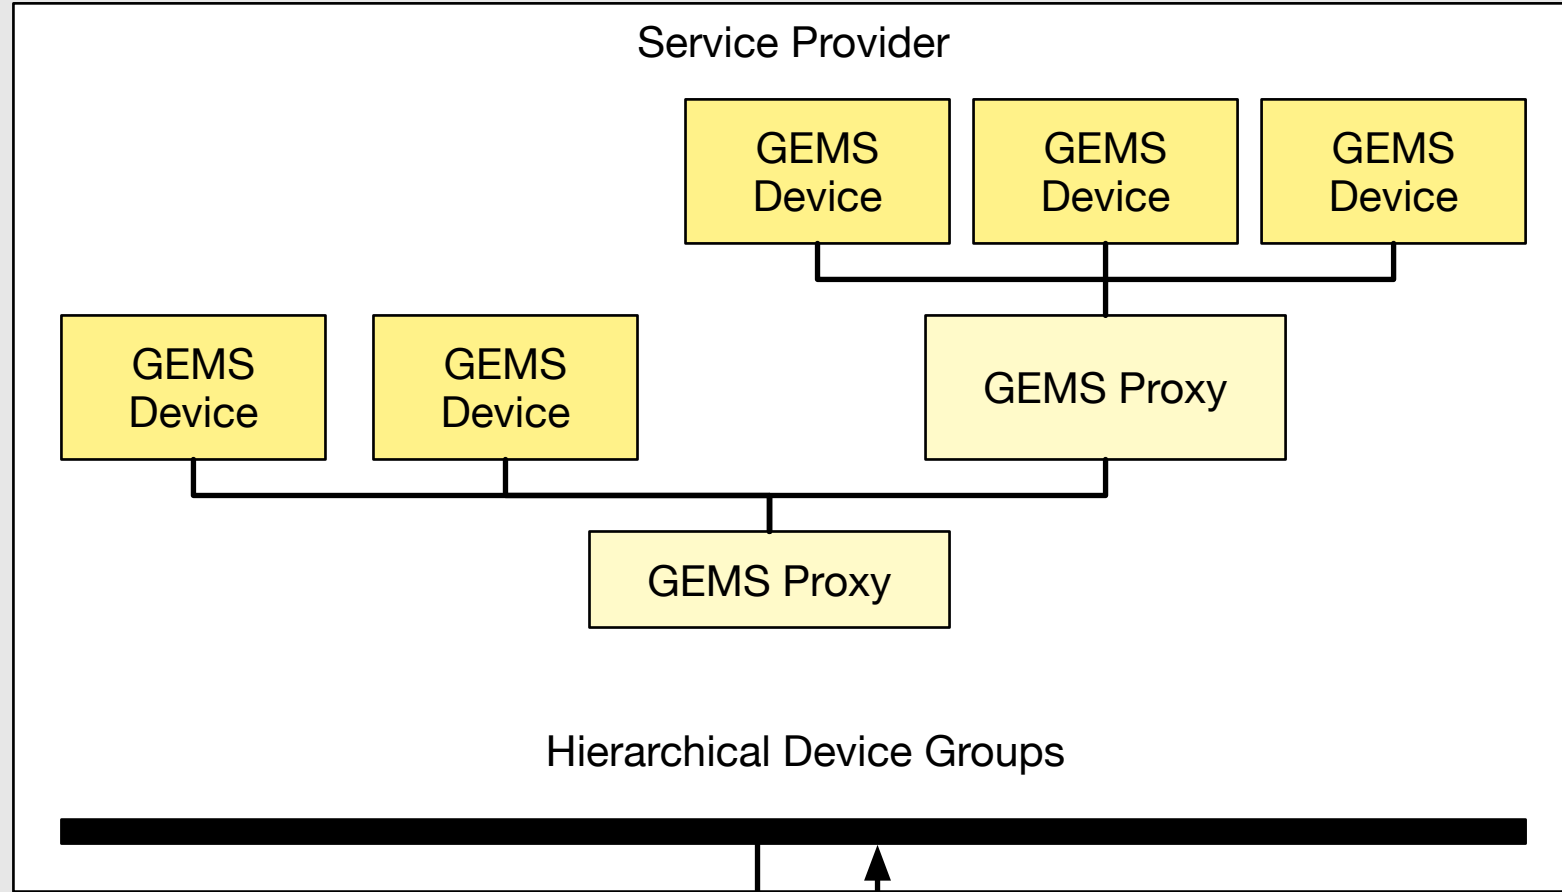

Space Ground Equipment System

Stored Configuration Files

Service Instances

Parameter Values
Reply/Event Messages

Device Directives
New Parameter Values
Save/Restore Requests

Local/Remote Service Clients: Ground Segment Applications